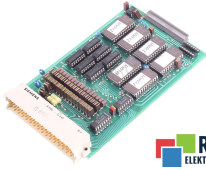

6032105.61 BOSCH

Used BOSCH 6032105.61
Tested and cleaned.
24 months guarantee
Dedicated courier
Delivery across Europe even in 24h

TECHNICAL DATA

MANUFACTURER	BOSCH
MODEL	6032105.61
CATEGORY	Extension modules
WEIGHT [KG]	0.1
HEIGHT [CM]	2.0
LENGTH [CM]	17.0
WIDTH [CM]	10.0

24/7 SUPPORT AVAILABLE
[+48 71 750 09 78](tel:+48717500978)

WRITE TO US
info@rgbelektronika.pl